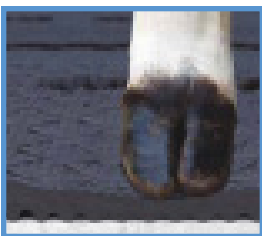

Summit Livestock Facilities is pleased to offer the **EasyFix Slat Rubber Matting System**. The global market leader, EasyFix Slat Rubber Matting is in use in beef barns in 32 countries with more than 1,000,000 cattle finished to date! Cattle fed on the EasyFix rubber mats acclimate quickly to the slated beef barn floor design for greatly increased animal comfort, leading to more content, higher performing cattle.

### Better Cattle Performance

Beef producers with slat-over pit barns report rubber mat systems greatly improve cattle comfort and have numerous health benefits compared to bare concrete slat floors. These include reduced lameness as well as reduced cold and heat stress. The improved cattle comfort and confidence associated with rubber floor systems leads to higher rates of gain, better feed conversion and higher profit potential. The payback on your investment is achieved in two years.

### Superior Quality

EasyFix rubber mats are manufactured from a higher percentage of virgin rubber than are any other comparable products. In addition, EasyFix rubber mats are vulcanized. This means that EasyFix mats are formed in a chemical process where heat and pressure are used to bond the rubber at the molecular level similar to the way in which heavy truck tires and industrial conveyor belts are produced. This ensures superior tensile strength over other mats commonly available for agriculture.

### Sure-Footed Design

There are no additional fasteners required – the rubber is held in place by means of the rubber wedge, ensuring a tight, secure fitting. Even the heaviest and most aggressive bulls are unable to shift the rubber, once it is in place. EasyFix has a sloped profile design with high grips on top and undulating ridges underneath that give animals grip and confidence.